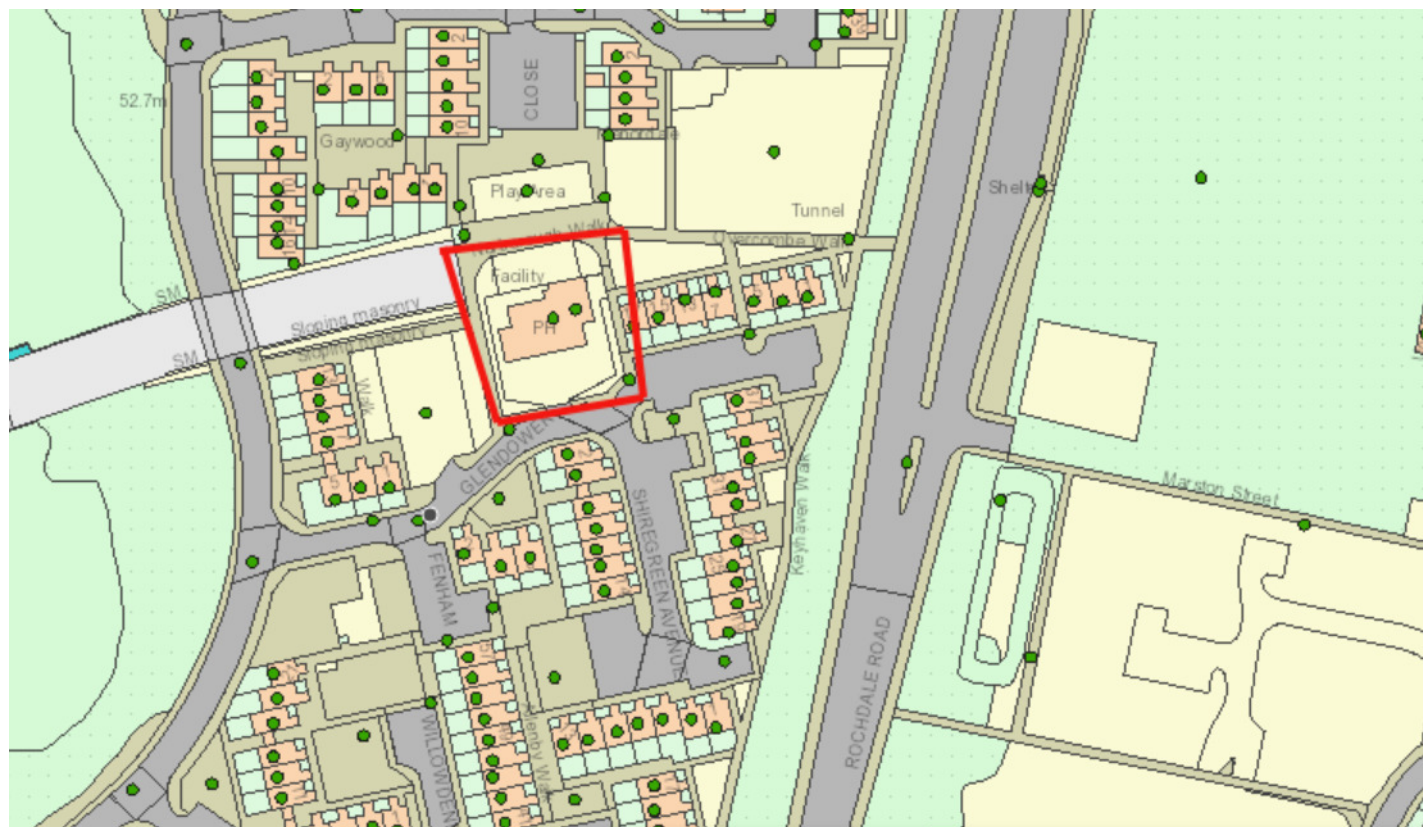

The Vine
Glendower Drive, Manchester, M40 7TD
Premises Licensing
Manchester City Council

© Crown copyright and database rights 2018. Ordnance Survey100019568.

PREMISE NAME: The Vine

PREMISE ADDRESS: Glendower Drive, Manchester, M40 7TD